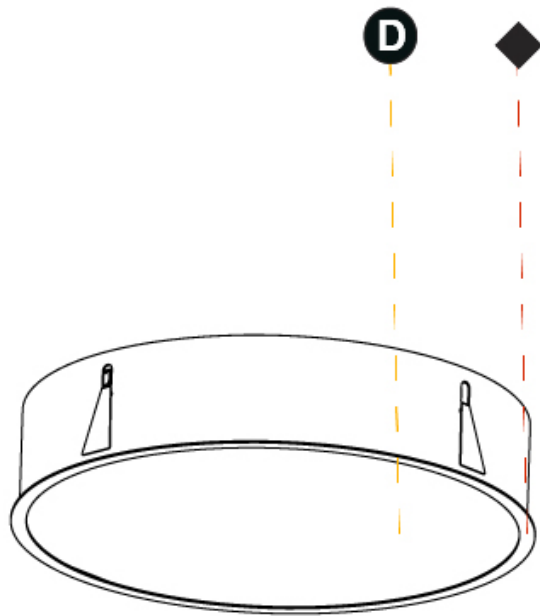

658mm 25 7/8"
 160mm 6 3/16"
 10 - 25mm 3/8" - 1"

SIGN RECESSED

A37773-

PROJECT _____

TYPE _____

SPECIFIER _____

QUANTITY _____

DATE _____